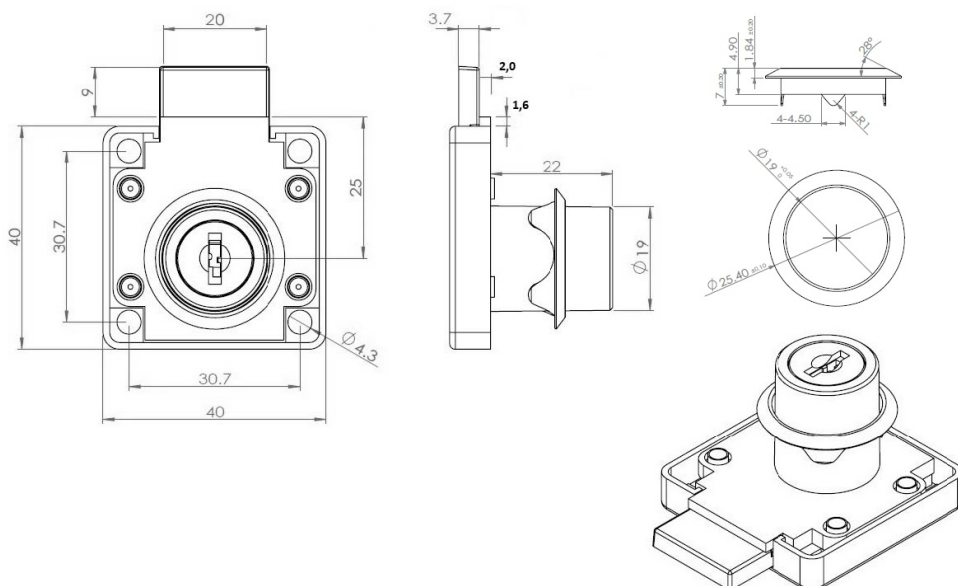

PRODUCT SHEET

Description:

Rim Lock 850, $\varnothing 19 \times 22 \text{mm}$, Drawer, NPL, MK SISO, KA D20

Item number:

14.01.065-7

Units	Box	Carton	HS Code	Barcode
Pcs.	12	192	8301300000	
				5704866515696